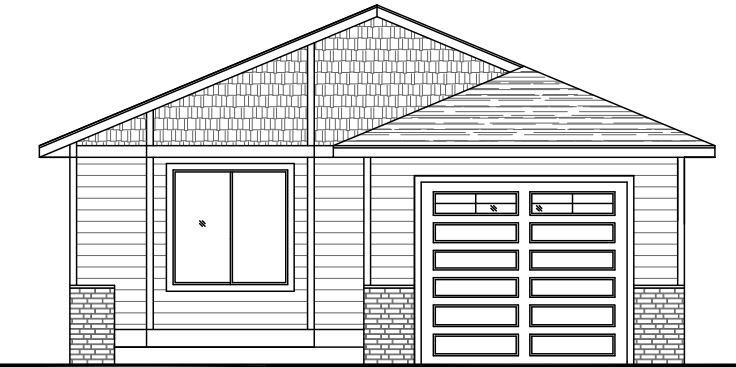

Model: BALSAMROOT

Size: 25'x52'/44'

Area: 1,204sq/ft

Bedrooms: 2

Bathrooms: 2

Item / #	Notes